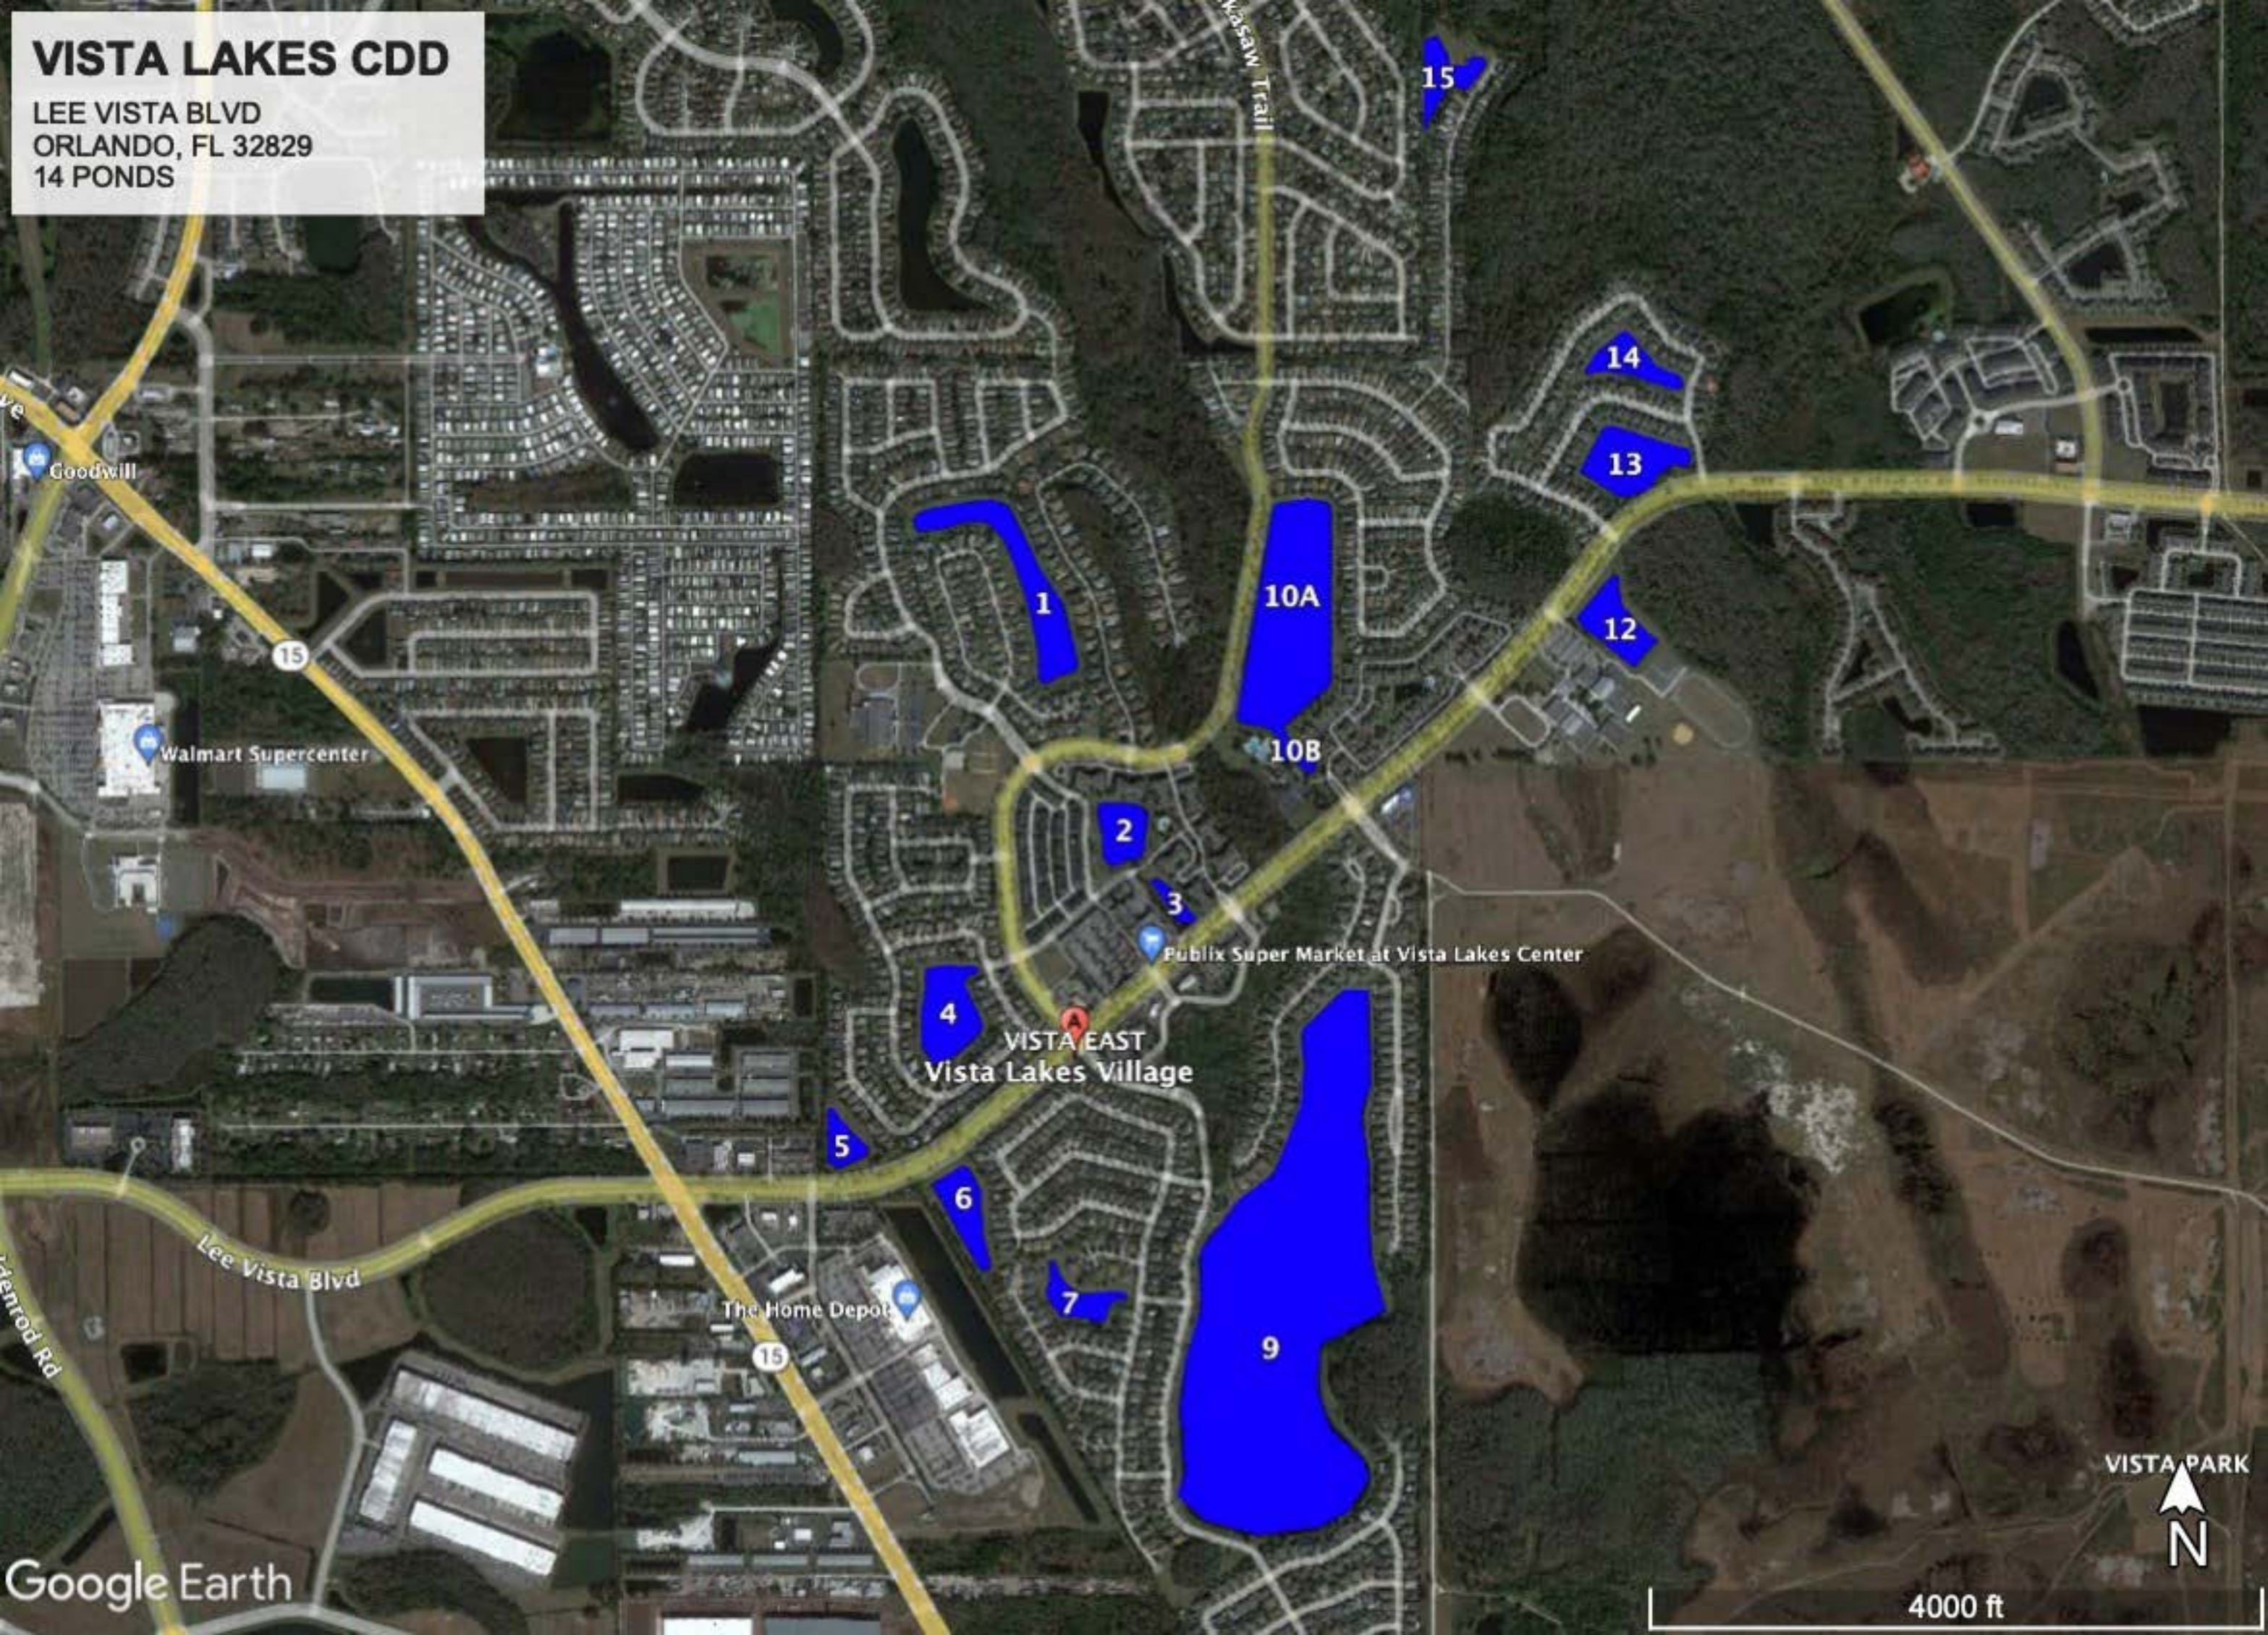

VISTA LAKES CDD

LEE VISTA BLVD
ORLANDO, FL 32829
14 PONDS

15

14

13

12

10A

10B

1

2

3

4

VISTA EAST
Vista Lakes Village

Publix Super Market at Vista Lakes Center

5

6

7

9

The Home Depot

VISTA PARK

4000 ft